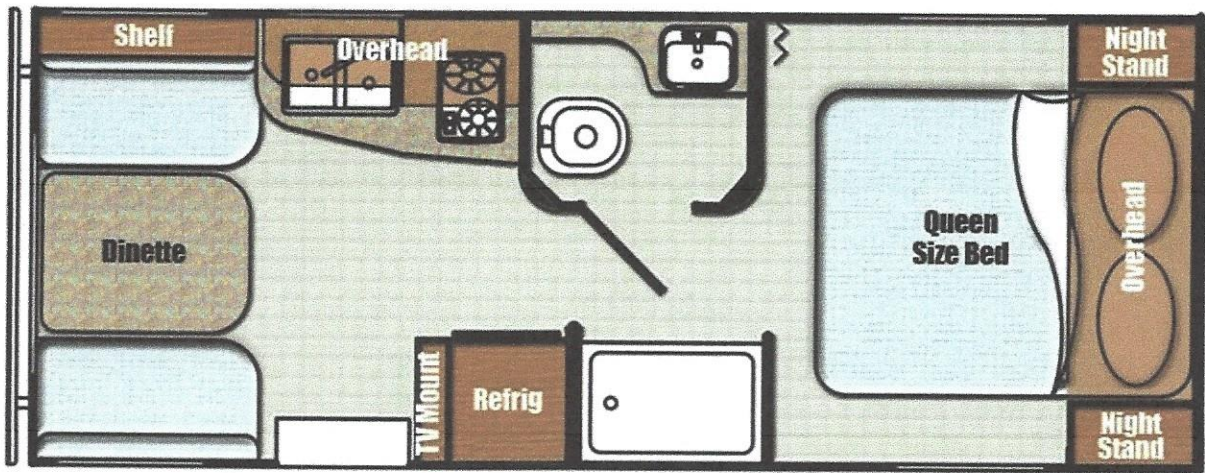

2018 TURQUOISE 19ERD

DRY WEIGHT: 3,480 LBS

BOX LENGTH: 19'

OVERALL LENGTH: 23'1

HEIGHT W/AC: 9'10"

BLACK H2O: 30 GAL

GRAY H2O: 30 GAL

FRESH H2O: 28 GAL