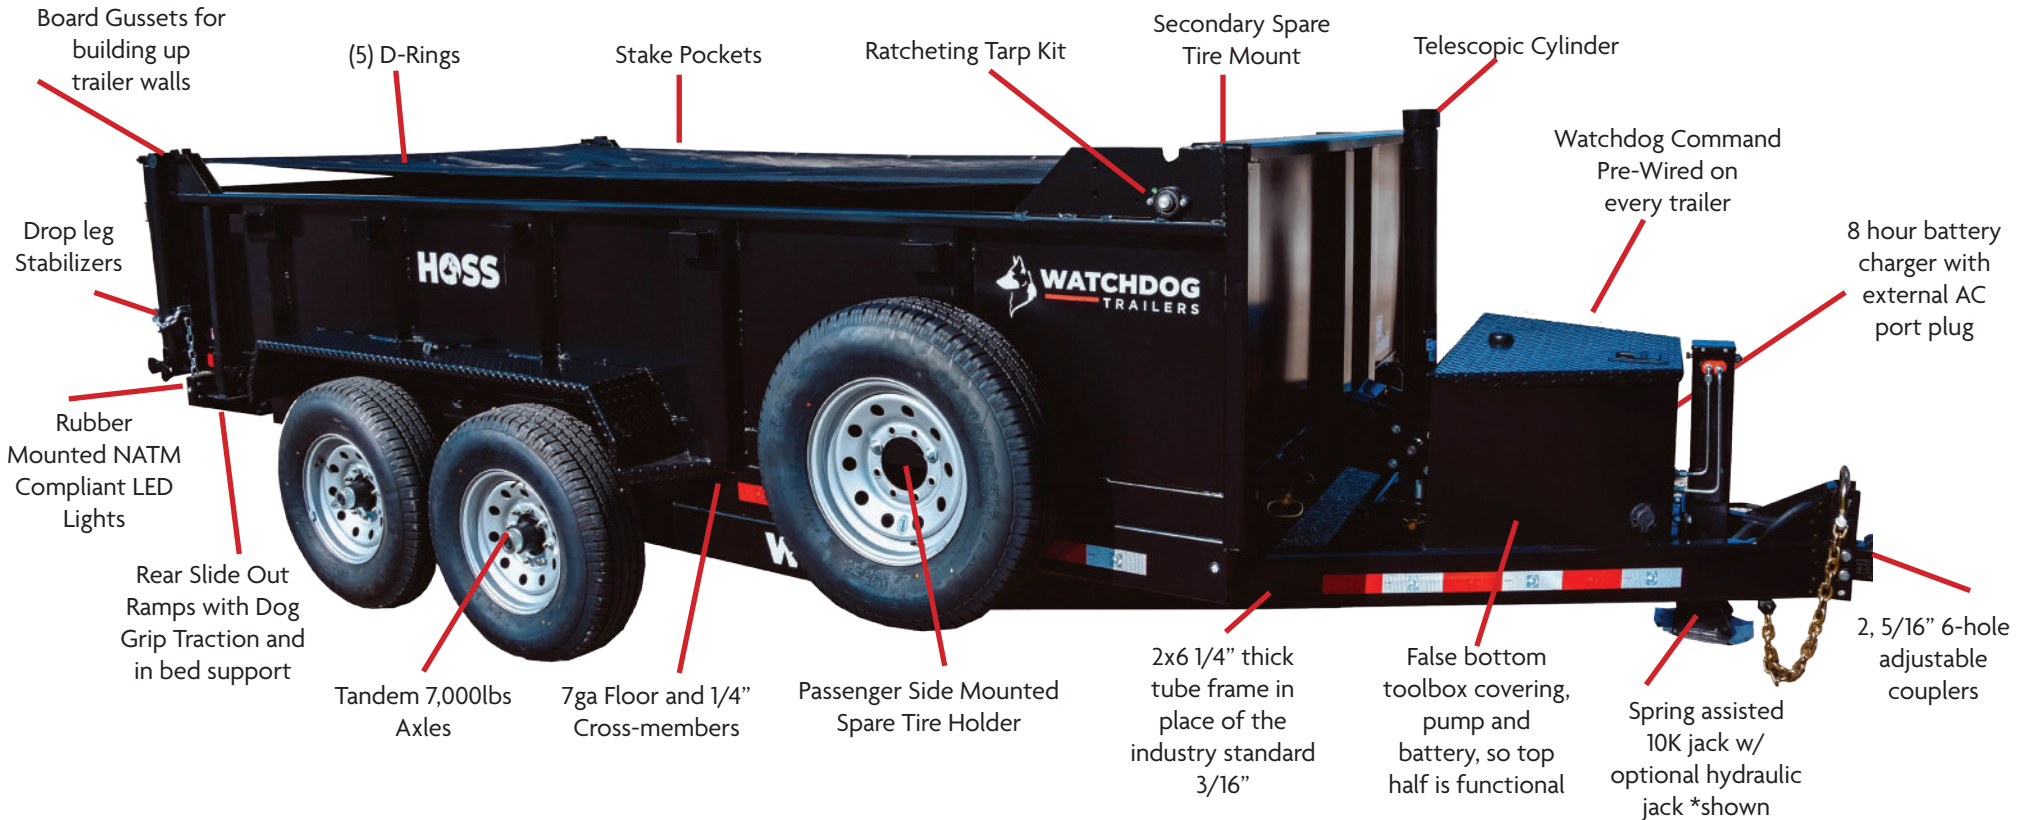

DUMP TRAILER Model: WD714

Available Sizes 7x12 or 7x14

PRO SERIES OPTION

Watchdog Command w/ back-up camera, TPMS, and Bluetooth Speakers. Lighting package with LED Work light, Ground clearance lights, and reverse strobes. Hydraulic Jack, and Rumble bed.

Watchdog Command comes with App operation of battery, lights, hydraulics, tire pressure sensors, back-up camera, and bluetooth speakers. Watchdog Command gives you the power to operate the hydraulic bed and jack, maintain your battery levels, and test your lights. Add-ons available for Back-up camera*, TPMS, and GPS*. Rumble bed* technology makes sure you never have to shovel out your load ever again. Bluetooth speakers* because who doesn't listen to music while they work? (*Factory install)

AVAILABLE OPTIONS

8,000lb Axles

14-Ply Tires

4" Sidewalls

Hydraulic Jack

Rumble Bed

Watchdog Command

2920 West Sample Street
South Bend, IN