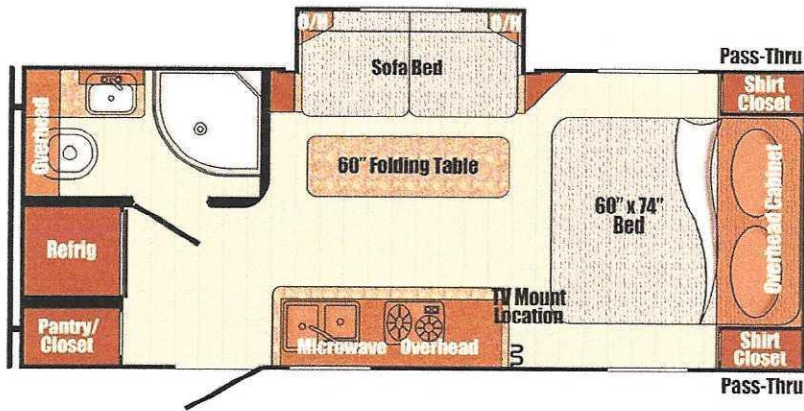

2023 VISTA CRUISER

VC 19CSK

Ext Length: 23'1"

Body Length: 19'

EXT WIDTH: 90"

EXT HEIGHT W/AC: 10'2"

DRY WEIGHT: 3,468 LBS

AC: 15K BTU NON DUCTED