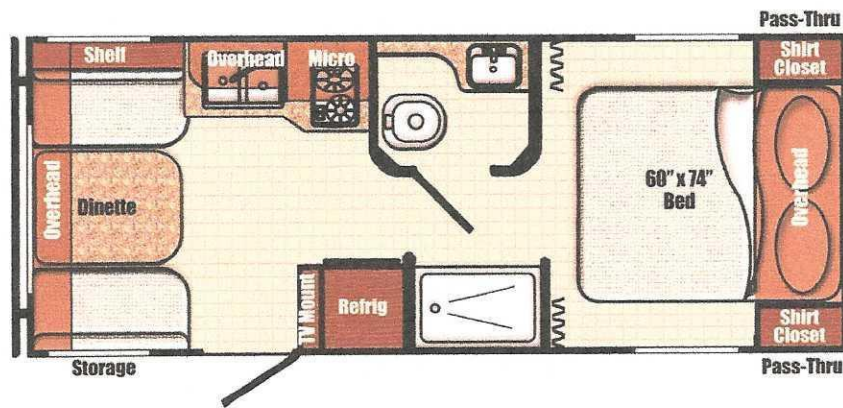

2024 VINTAGE CRUISER

VN 19ERD TEAL ROANOKE

Ext Length: 23'1"

Body Length: 19'

EXT WIDTH: 90"

EXT HEIGHT W/AC: 10'2"

DRY WEIGHT: 3,400 LBS

AC: 15K BTU NON DUCTED